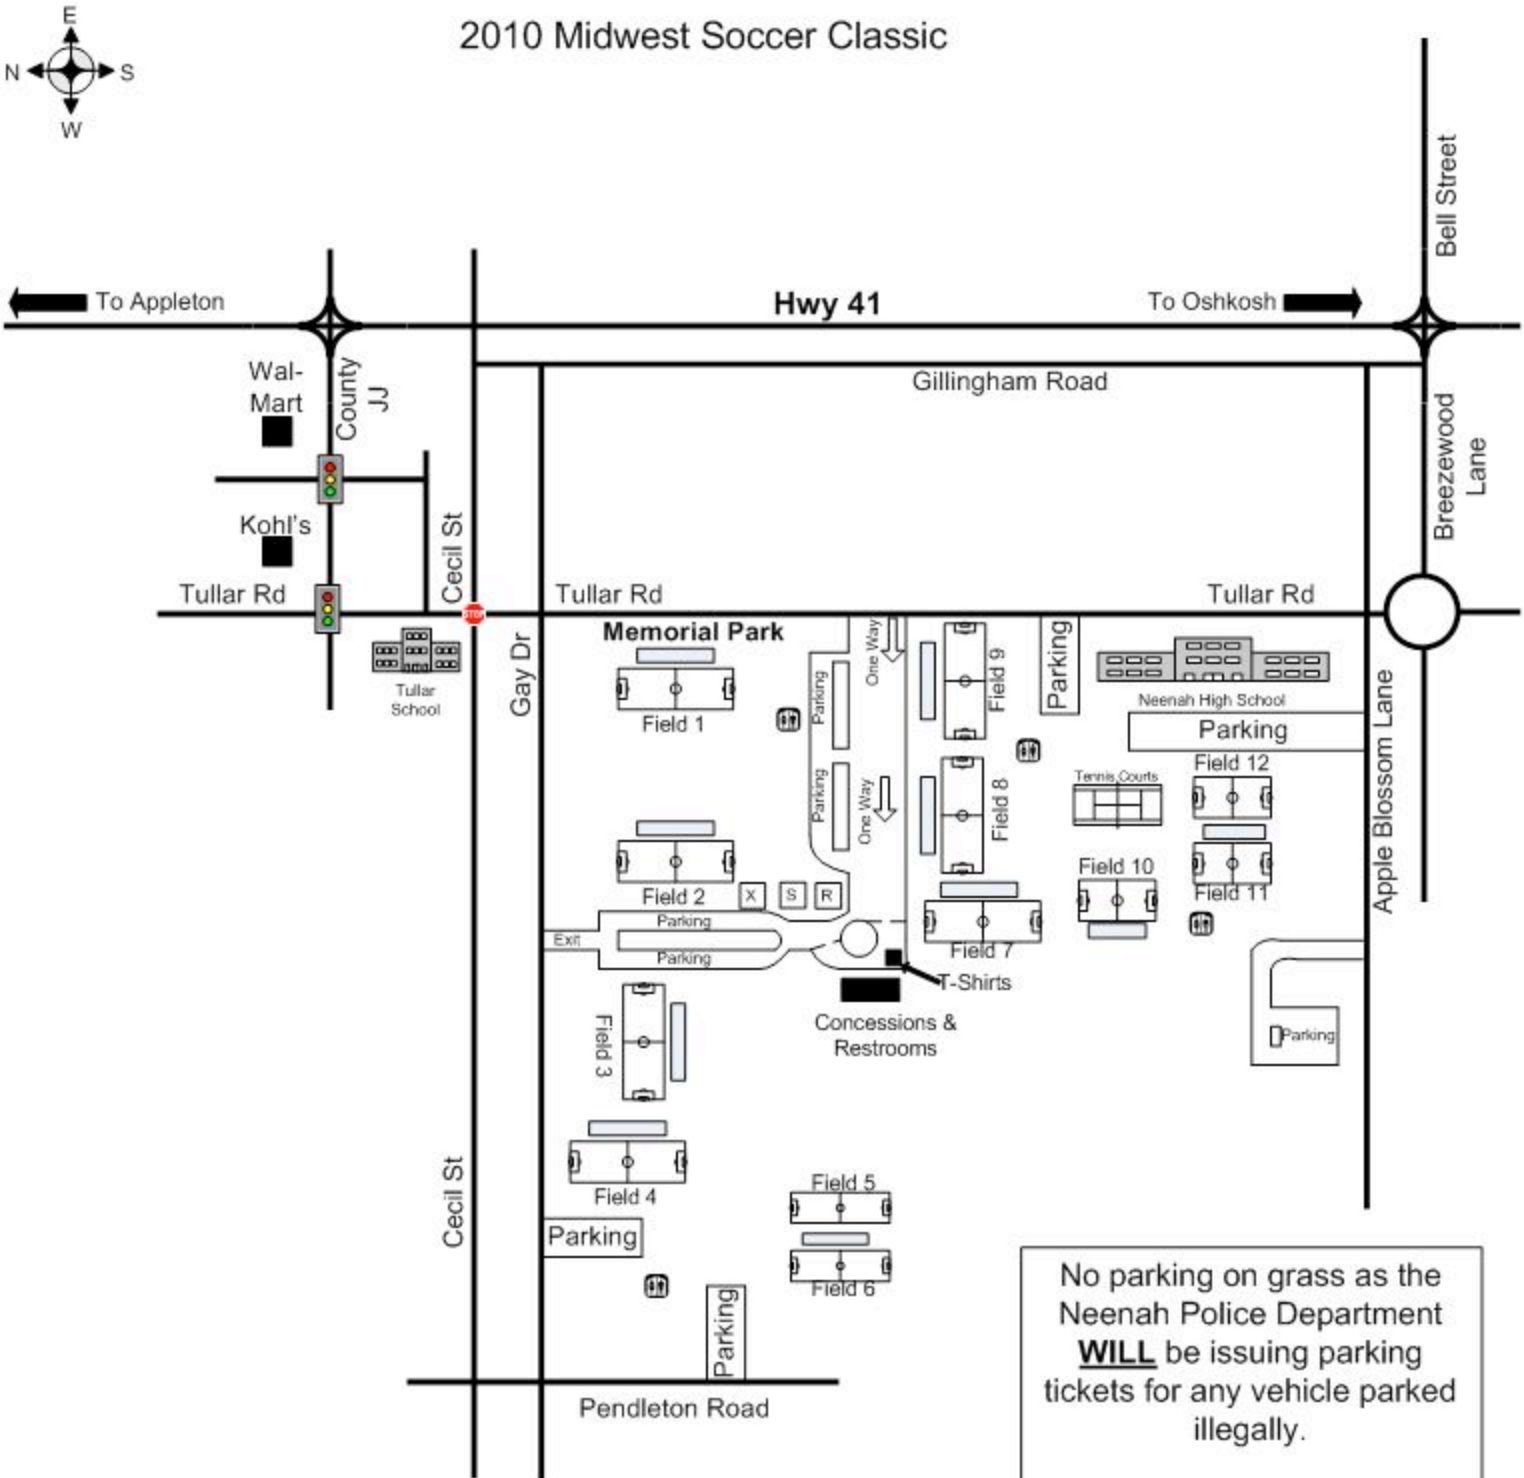

2010 Midwest Soccer Classic

No parking on grass as the Neenah Police Department **WILL** be issuing parking tickets for any vehicle parked illegally.

DIRECTIONS: (1131 Tullar Road, Neenah, WI 54956)

MEMORIAL PARK & NEENAH HIGH SCHOOL:

(From South) Exit HWY 41 at Bell Street / Breezewood Lane. Go West on Breezewood Lane about ½ mile and turn right onto Tullar Road. Neenah High School and Memorial Park are about ½ mile on the left.

(From North) Exit HWY 41 at County JJ / Winneconne Avenue. Go West on County JJ about ½ mile and turn left onto Tullar Road. Neenah High School and Memorial Park are about ½ mile on the right.

LEGEND:

-  Registration Tent
-  Scoring Tent
-  Referees & 1st Aid Tent
-  Restrooms
-  Team areas (spectators located on opposite side of field)