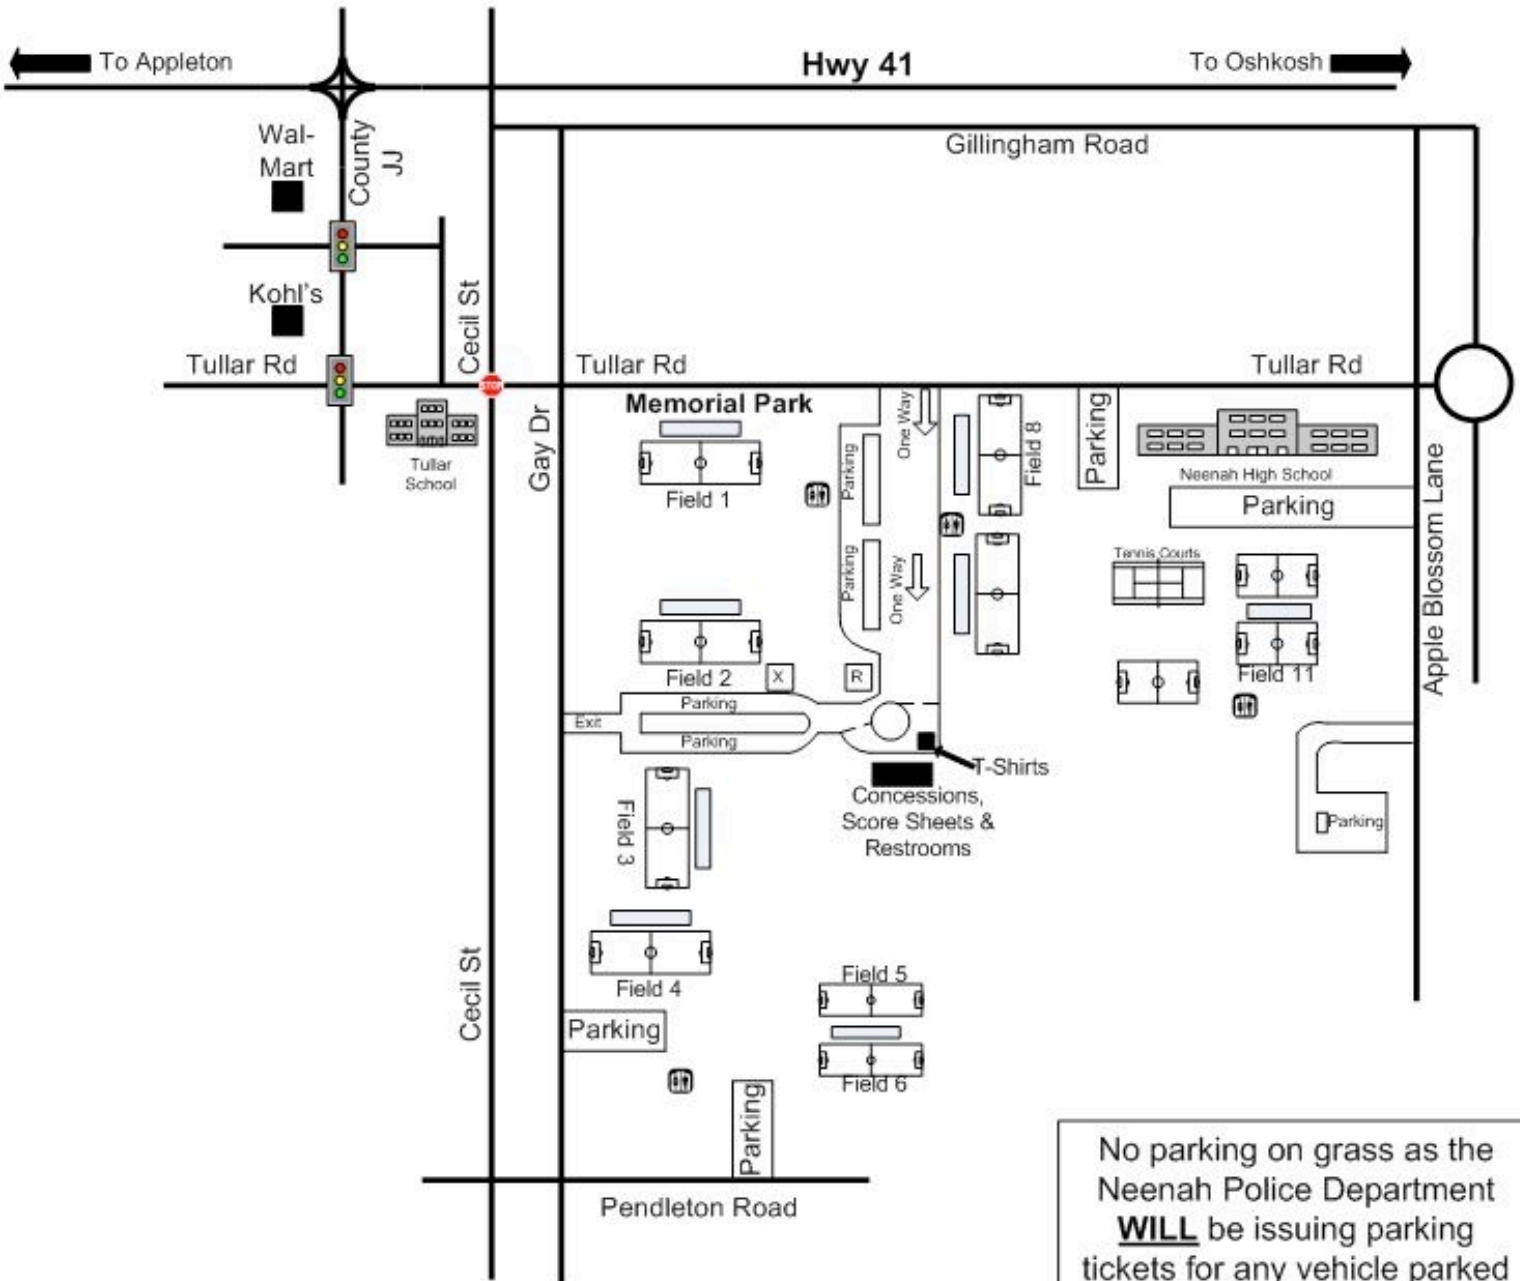

2011 Midwest Soccer Classic

MEMORIAL PARK & NEENAH HIGH SCHOOL: 1131 Tullar Road, Neenah, WI 54956

(From South & North) Exit HWY 41 at County JJ / Winneconne Avenue. Go West on County JJ about ½ mile and turn left onto Tullar Road. Neenah High School and Memorial Park are about ½ mile on right.

HOSPITAL: Theda Clark Regional Medical Center
Go North on Tullar Road and turn right on County JJ / Winneconne Avenue. Go about 1.5 miles and turn left on Commercial Street. Go about ¼ mile and turn right on Wisconsin Avenue and about ¼ mile turn left on the G Bryan Bridge. The hospital is on the right.

No parking on grass as the Neenah Police Department **WILL** be issuing parking tickets for any vehicle parked illegally.

LEGEND:

- R Registration Tent
- X Referees & 1st Aid Tent
- Restrooms
- Team areas (spectators located on opposite side of field)