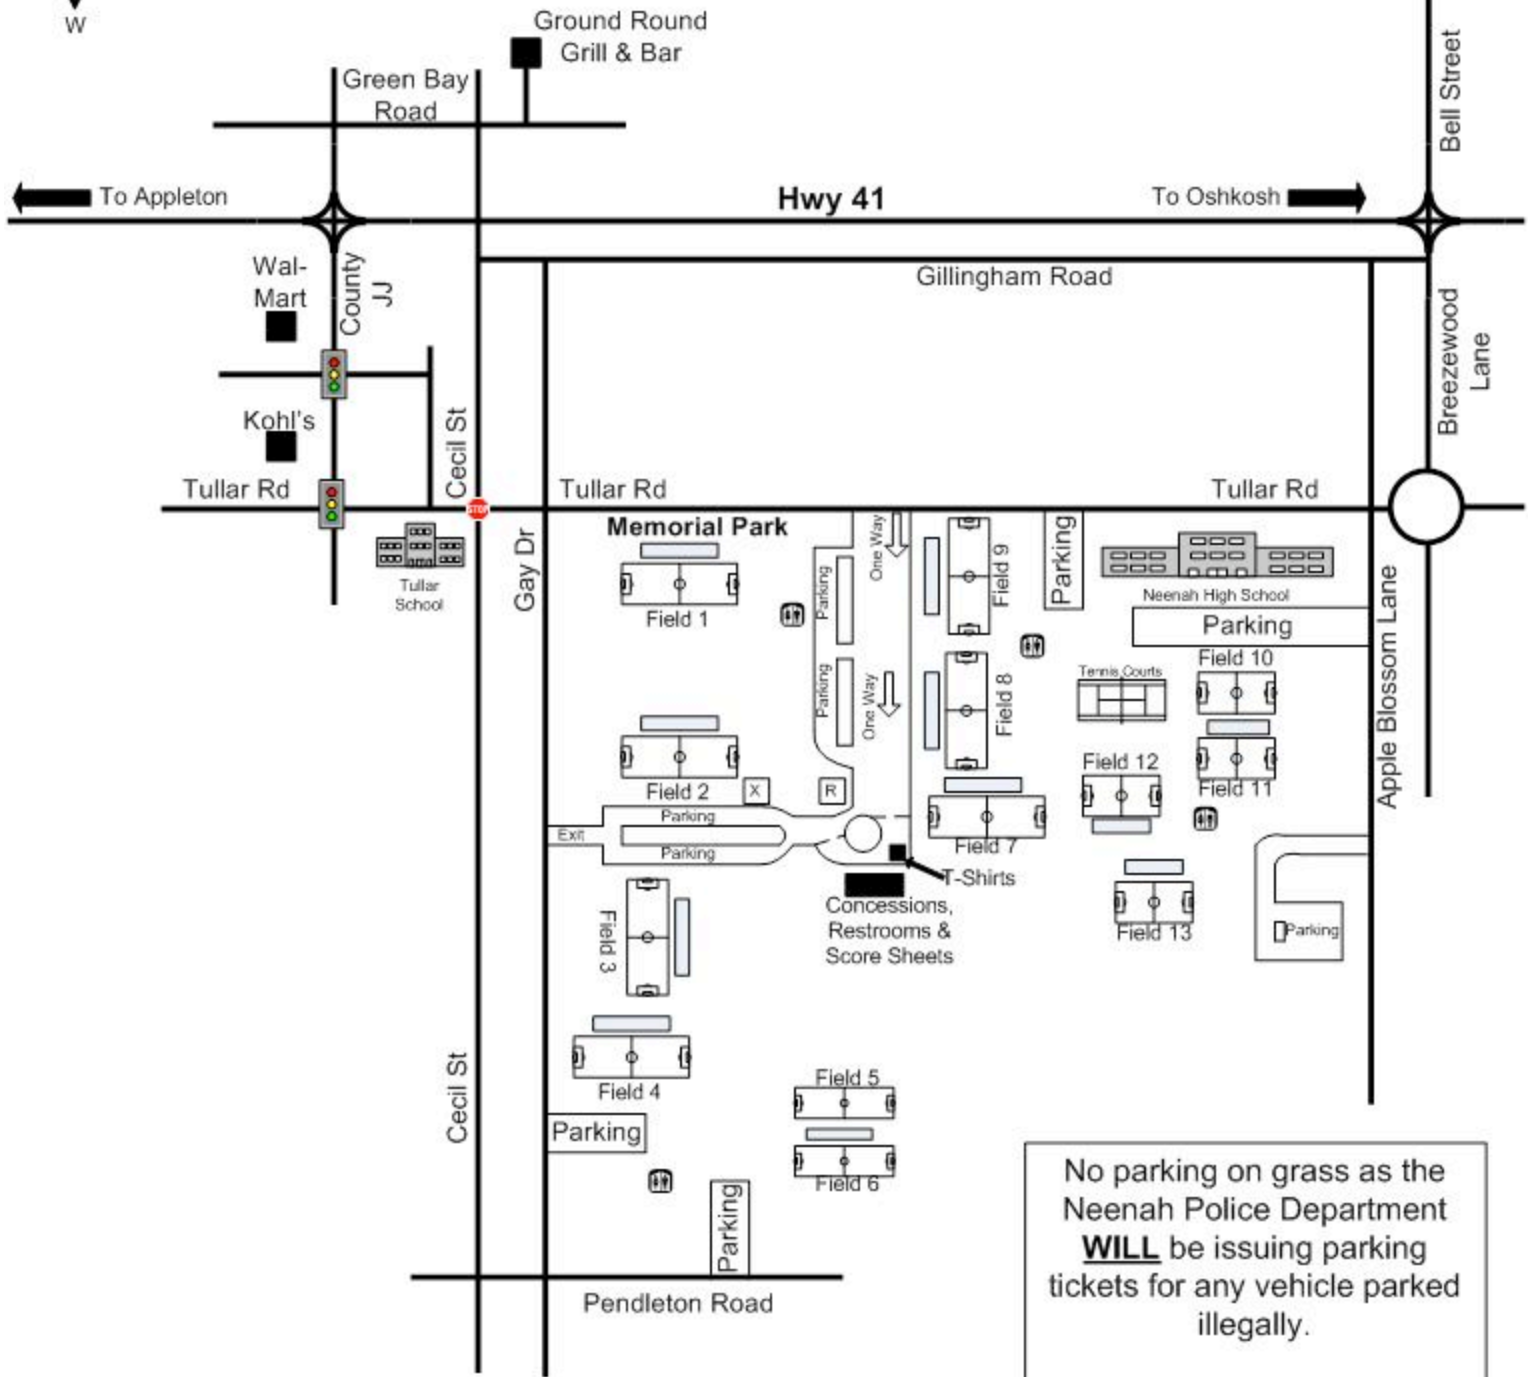

The 2009 Ground Round Grill & Bar Upper Midwest Soccer Classic

No parking on grass as the Neenah Police Department **WILL** be issuing parking tickets for any vehicle parked illegally.

DIRECTIONS:
MEMORIAL PARK & NEENAH HIGH SCHOOL:
 (From South) Exit HWY 41 at Bell Street / Breezewood Lane. Go West on Breezewood Lane about ½ mile and turn right onto Tullar Road. Neenah High School and Memorial Park are about ½ mile on the left.
 (From North) Exit HWY 41 at County JJ / Winneconne Avenue. Go West on County JJ about ½ mile and turn left onto Tullar Road. Neenah High School and Memorial Park are about ½ mile on the left.

LEGEND:
 [R] Registration Tent
 [X] Referees & 1st Aid Tent
 [Restroom icon] Restrooms
 [Team area icon] Team areas (spectators located on opposite side of field)